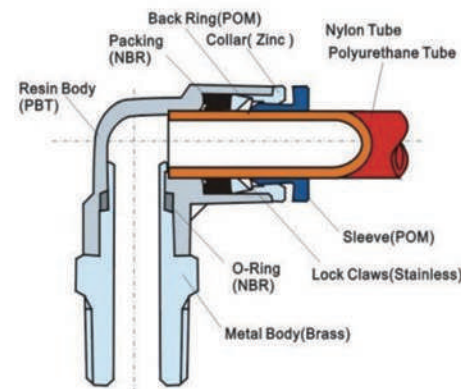

结构图 Structural Diagram

产品编码系统 Product Code System

METRIC-BSPT(R)

OneTouch Fitting	Tube Dia	Thread Size	Plating	Sleeve Color
PC	06	01	N	
CODE	SIZE	METRIC THREAD		
04	Ø4	M5	Nickel	
06	Ø6	M5X0.8		Blue
08	Ø8	M6		
10	Ø10	M12		
12	Ø12	M14		
14	Ø14	M16		
16	Ø16	M22		
		R(PT) THREAD		
		CODE	SIZE	
		01	R1/8	
		02	R1/4	
		03	R3/8	
		04	R1/2	

METRIC-BSPP(G)

OneTouch Fitting	Tube Dia	Thread Size	Sleeve Color
PC	06	G01	
CODE	SIZE	G(IF) THREAD	
04	Ø4	G01	Blue
06	Ø6	G02	
08	Ø8	G03	
10	Ø10	G04	
12	Ø12		
14	Ø14		
16	Ø16		

INCH-NPT

OneTouch Fitting	Tube Dia	Thread Size	Sleeve Color
PC	1/4	N01	
CODE	SIZE	UNF THREAD	
5/32	Ø5/32	U	Black
3/16	Ø3/16	10-32UNF	
1/4	Ø1/4	NPT THREAD	
5/16	Ø5/16	CODE	SIZE
3/8	Ø3/8	N1	NPT1/8
1/2	Ø1/2	N2	NPT1/4
		N3	NPT3/8
		N4	NPT1/2

Pneumatic fittings